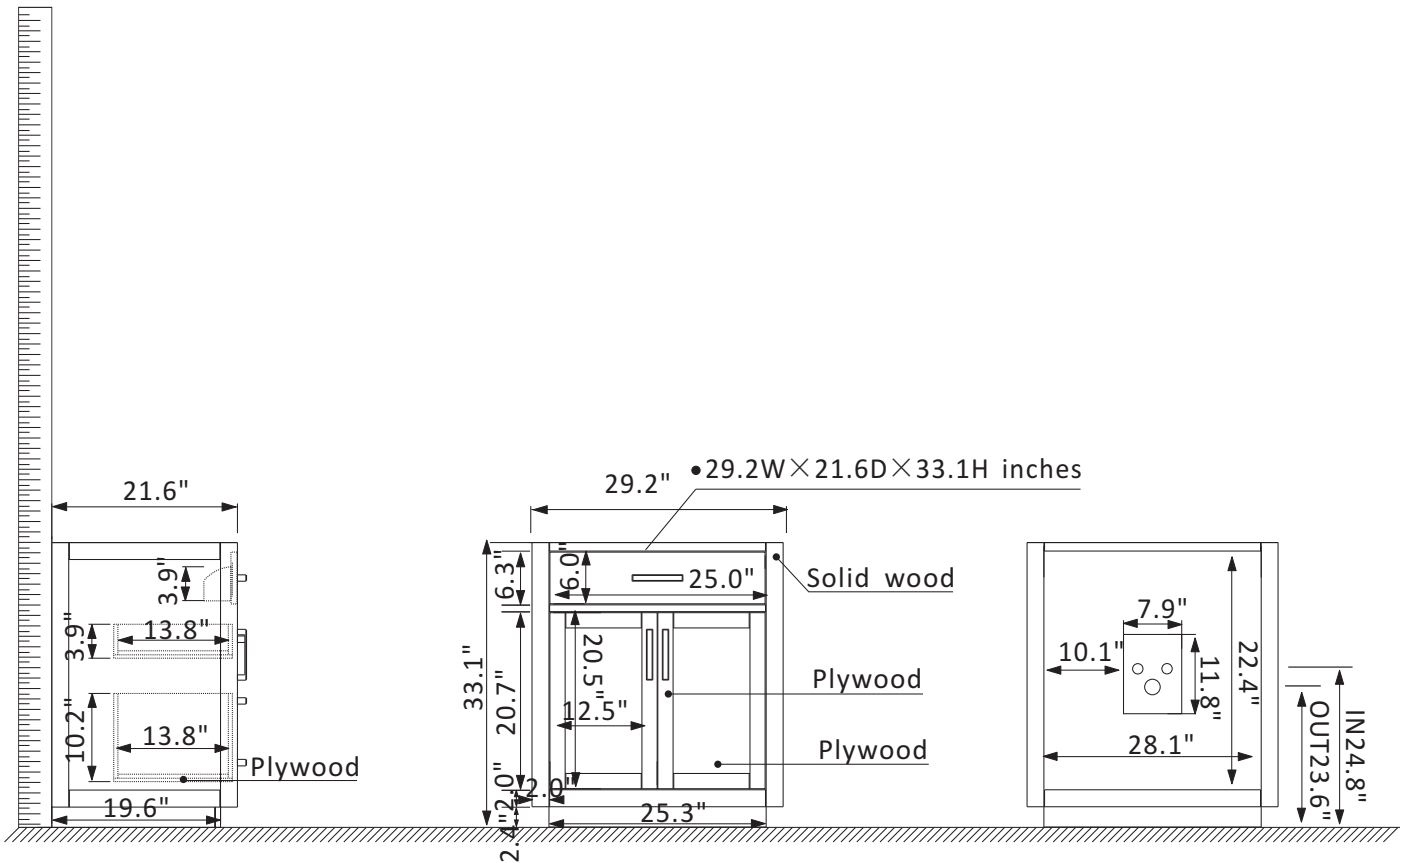

Altair Ivy Vanity Collection 531030-CAB-RB-NM

Features

Construction: Solid wood / plywood

Finish: White or Royal Blue Finish

Countertop: Space for custom countertop and sink

Sink: Accommodate Standard Oval and Rectangular undermount sinks

Faucet: Room for Single Hole, Narrow or Wide Spread Faucet Plumbing

Door/Drawer: 1 flip-down drawer on top and 2 soft-closing drawers

Hardware: Brushed copper finish hardware

Installation: Easy plumbing and faucet installation*